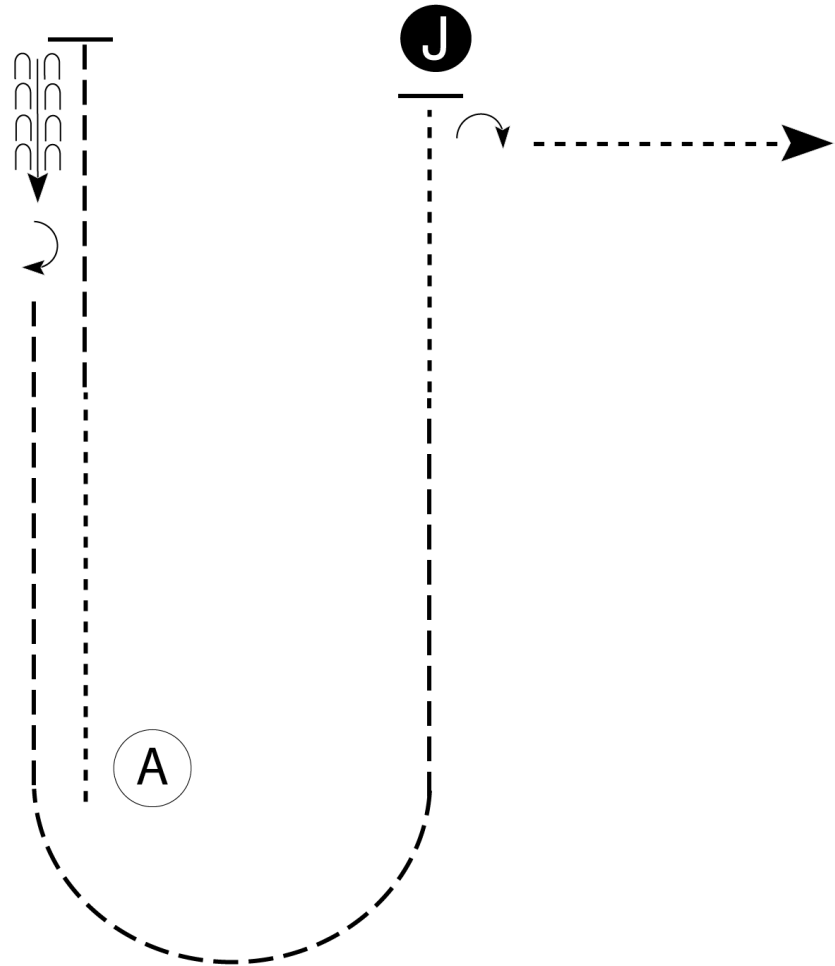

## Showmanship (All Level 1 Classes)

w w w . H o r s e S h o w P a t t e r n s . c o m

w w w . H o r s e S h o w P a t t e r n s . c o m

Be ready at A.

1. Walk halfway from A to judge.
  2. Trot until even with judge.
  3. Stop and back approximately two horse lengths.
  4. Perform a 180 degree turn.
  5. Trot to and around A and halfway to judge.
  6. Walk to judge.
  7. Stop and set up for inspection.
  8. When dismissed, perform a 90 degree turn.
  9. Walk straight away from judge.
- Follow the instructions of your ring steward.

Walk	-----
Trot	- - - - -
Back	← ⤴⤴⤴ ⤴⤴⤴
Marker	Ⓚ
Judge	Ⓝ

[S/1-77]

Pattern Provided by:

*The Judges*

## Showmanship (Youth, Amateur & Select)

www.HorseShowPatterns.com

www.HorseShowPatterns.com

Be ready at A.

1. Walk halfway from A to judge.
2. Trot until even with judge.
3. Stop and perform a 360 degree turn.
4. Back approximately two horse lengths.
5. Perform a 180 degree turn.
6. Trot to and around A and halfway to judge.
7. Walk to judge.
8. Stop and set up for inspection.
9. When dismissed, perform a 1 1/4 turn.
10. Walk straight away from judge.