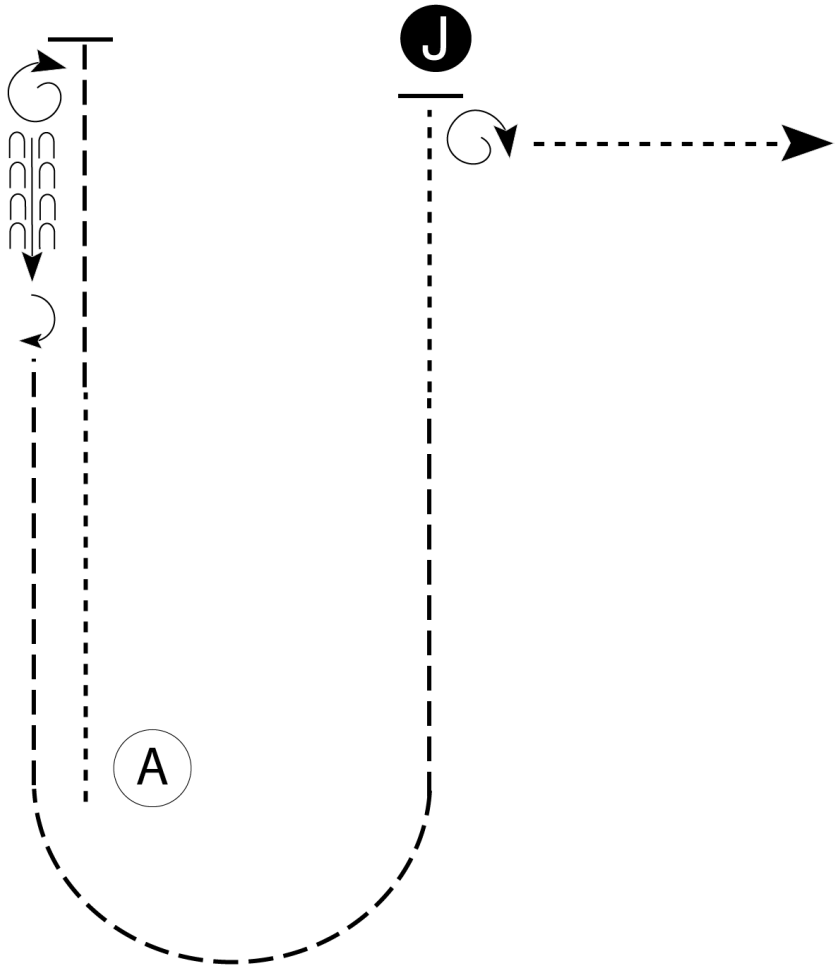

## Showmanship (All Level 1 Classes)

w w w . H o r s e S h o w P a t t e r n s . c o m

w w w . H o r s e S h o w P a t t e r n s . c o m

Be ready at A.

1. Walk halfway from A to judge.
  2. Trot until even with judge.
  3. Stop and back approximately two horse lengths.
  4. Perform a 180 degree turn.
  5. Trot to and around A and halfway to judge.
  6. Walk to judge.
  7. Stop and set up for inspection.
  8. When dismissed, perform a 90 degree turn.
  9. Walk straight away from judge.
- Follow the instructions of your ring steward.

Walk	-----
Trot	- - - - -
Back	← ⤴⤴⤴ ⤴⤴⤴
Marker	Ⓚ
Judge	Ⓝ

[S/1-77]

Pattern Provided by:

*The Judges*

## Showmanship (Youth, Amateur & Select)

www.HorseShowPatterns.com

www.HorseShowPatterns.com

Be ready at A.

1. Walk halfway from A to judge.
2. Trot until even with judge.
3. Stop and perform a 360 degree turn.
4. Back approximately two horse lengths.
5. Perform a 180 degree turn.
6. Trot to and around A and halfway to judge.
7. Walk to judge.
8. Stop and set up for inspection.
9. When dismissed, perform a 1 1/4 turn.
10. Walk straight away from judge.