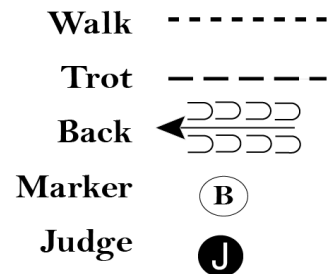

[S/3-77]

Pattern Provided by:
The Judges